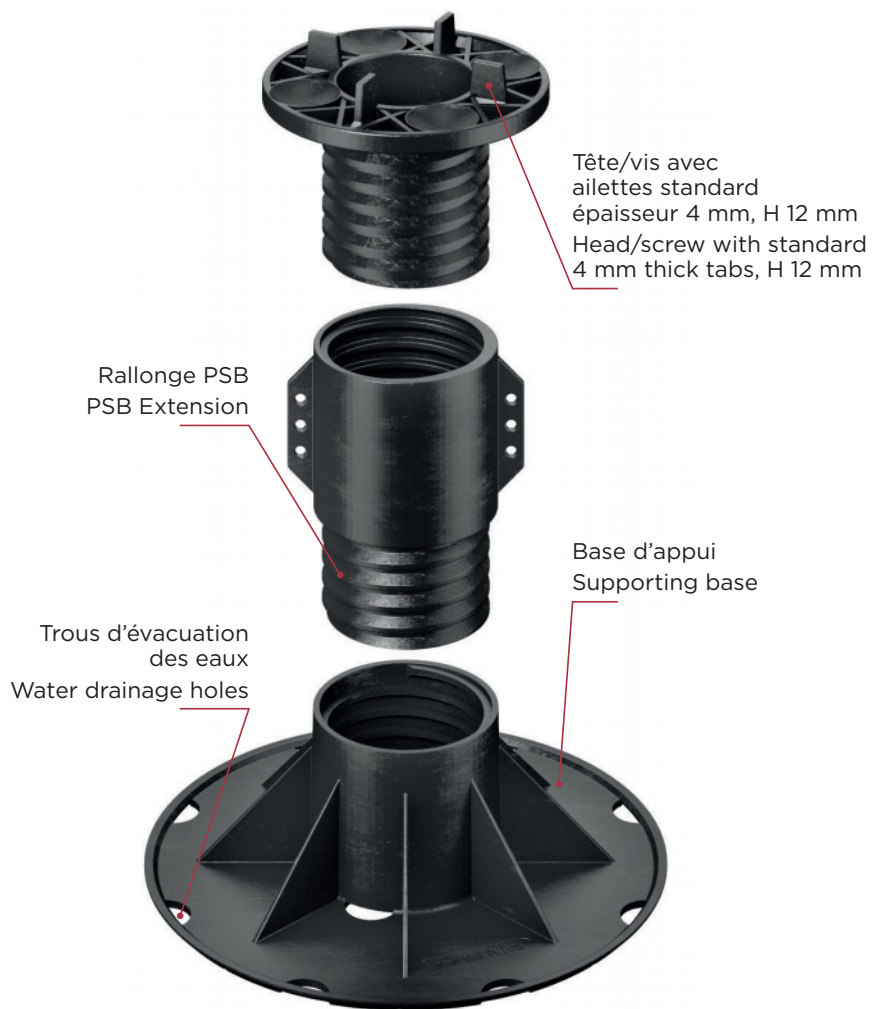

SB – Plot réglable Basic Basic adjustable support

Description des composants
Components description

Rallonges intégrées | Integrated extensions