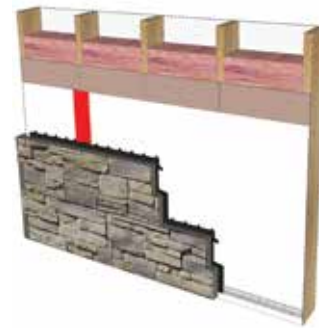

# AN UNPRECEDENTED EASE OF INSTALLATION

No mortar, no glue, no mess.

The Be.On Stone panelized stone siding concept offers a truly unique design. A few simple tools are all you need to complete stylish and durable interior or exterior projects. With light, easy-to-use Be.On Stone panelized stone siding, installation has never been easier. Simply clip in place and fasten—that's all it takes. **No mortar, no glue, no mess.**

Start

Clip

Fasten

Typical structure of a standard outside wall

There are no specific structural requirements. You can install the panels inside or outside directly on a partition wall or concrete foundation. If you wish, you can begin by installing compressed panels for better insulation.

Standard framed wall with sheathing

Standard framed wall with OSB or plywood

Standard framed wall with OSB or plywood and rigid insulation

Foundation