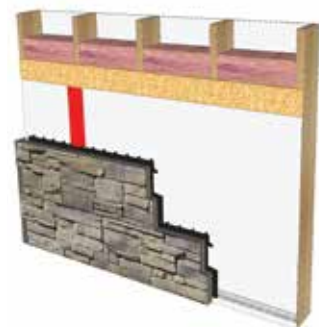

# AN UNPRECEDENTED EASE OF INSTALLATION

No mortar, no glue, no mess.

The Be.On Stone panelized stone siding concept offers a truly unique design. A few simple tools are all you need to complete stylish and durable interior or exterior projects. With light, easy-to-use Be.On Stone panelized stone siding, installation has never been easier. Simply clip in place and fasten—that's all it takes. **No mortar, no glue, no mess.**

Start

Clip

Fasten

Typical structure of a standard outside wall

There are no specific structural requirements. You can install the panels inside or outside directly on a partition wall or concrete foundation. If you wish, you can begin by installing compressed panels for better insulation.

Standard framed wall with sheathing

Standard framed wall with OSB or plywood

Standard framed wall with OSB or plywood and rigid insulation

Foundation