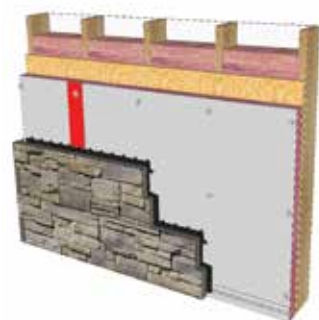

# AN UNPRECEDENTED EASE OF INSTALLATION

No mortar, no glue, no mess.

The Be.On Stone panelized stone siding concept offers a truly unique design. A few simple tools are all you need to complete stylish and durable interior or exterior projects. With light, easy-to-use Be.On Stone panelized stone siding, installation has never been easier. Simply clip in place and fasten—that's all it takes. **No mortar, no glue, no mess.**

Start

Clip

Fasten

Typical structure of a standard outside wall

There are no specific structural requirements. You can install the panels inside or outside directly on a partition wall or concrete foundation. If you wish, you can begin by installing compressed panels for better insulation.

Standard framed wall with sheathing

Standard framed wall with OSB or plywood

Standard framed wall with OSB or plywood and rigid insulation

Foundation