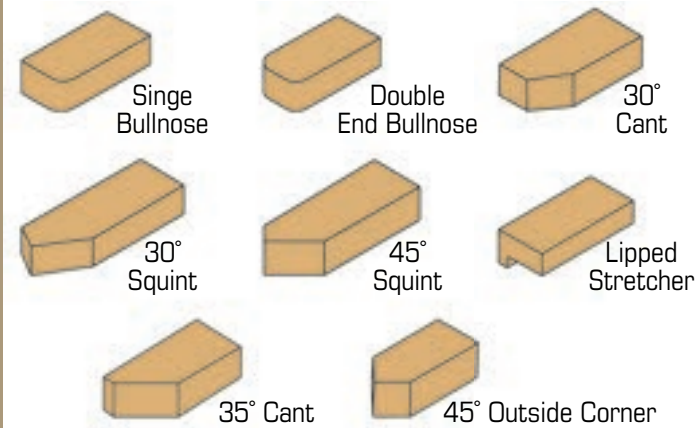

Modular 	AVG. WEIGHT	3.6 lbs / 1.6 kg
	SIZE D x H x L*	3 5/8 x 2 1/4 x 7 5/8
	BRICK PER SQ. FT- 3/8 JOINT	6.86
	SIZE IN MM†	90 x 57 x 190
Scotty 	AVG. WEIGHT	3.6 lbs / 1.6 kg
	SIZE D x H x L*	3 x 2 13/16 x 7 5/8
	BRICK PER SQ. FT- 3/8 JOINT	5.65
	SIZE IN MM†	76 x 71 x 190
Engineer Modular 	AVG. WEIGHT	4.3 lbs / 2.0 kg
	SIZE D x H x L*	3 5/8 x 2 13/16 x 7 5/8
	BRICK PER SQ. FT- 3/8 JOINT	5.65
	SIZE IN MM†	90 x 71 x 190
Closure 	AVG. WEIGHT	5.5 lbs / 2.5 kg
	SIZE D x H x L*	3 5/8 x 3 5/8 x 7 5/8
	BRICK PER SQ. FT- 3/8 JOINT	4.5
	SIZE IN MM†	90 x 90 x 190
Norman 	AVG. WEIGHT	5.3 lbs / 2.4 kg
	SIZE D x H x L*	3 5/8 x 2 1/4 x 11 5/8
	BRICK PER SQ. FT- 3/8 JOINT	4.57
	SIZE IN MM†	90 x 57 x 290
Super Scotty 	AVG. WEIGHT	5.6 lbs / 2.5 kg
	SIZE D x H x L*	3 x 2 13/16 x 11 5/8
	BRICK PER SQ. FT- 3/8 JOINT	3.77
	SIZE IN MM†	76 x 71 x 290
Norwegian 	AVG. WEIGHT	6.6 lbs / 3.0 kg
	SIZE D x H x L*	3 5/8 x 2 13/16 x 11 5/8
	BRICK PER SQ. FT- 3/8 JOINT	3.77
	SIZE IN MM†	90 x 71 x 290
Utility / Saxon 	AVG. WEIGHT	8.3 lbs / 3.8 kg
	SIZE D x H x L*	3 5/8 x 3 5/8 x 11 5/8
	BRICK PER SQ. FT- 3/8 JOINT	3.00
	SIZE IN MM†	90 x 90 x 290
Meridian 	AVG. WEIGHT	10.9 lbs / 5.0 kg
	SIZE D x H x L*	3 5/8 x 3 5/8 x 15 5/8
	BRICK PER SQ. FT- 3/8 JOINT	2.25
	SIZE IN MM†	90 x 90 x 390
	BRICK PER SQ. M-9.5 MM JOINT	25

SPECIAL SHAPES

HEBRON BRICK CAN MANUFACTURE A WIDE VARIETY OF SPECIAL SHAPES FOR YOUR PROJECT. SOME EXAMPLES OF SHAPES THAT WE REGULARLY PRODUCE FOR OUR CUSTOMERS...